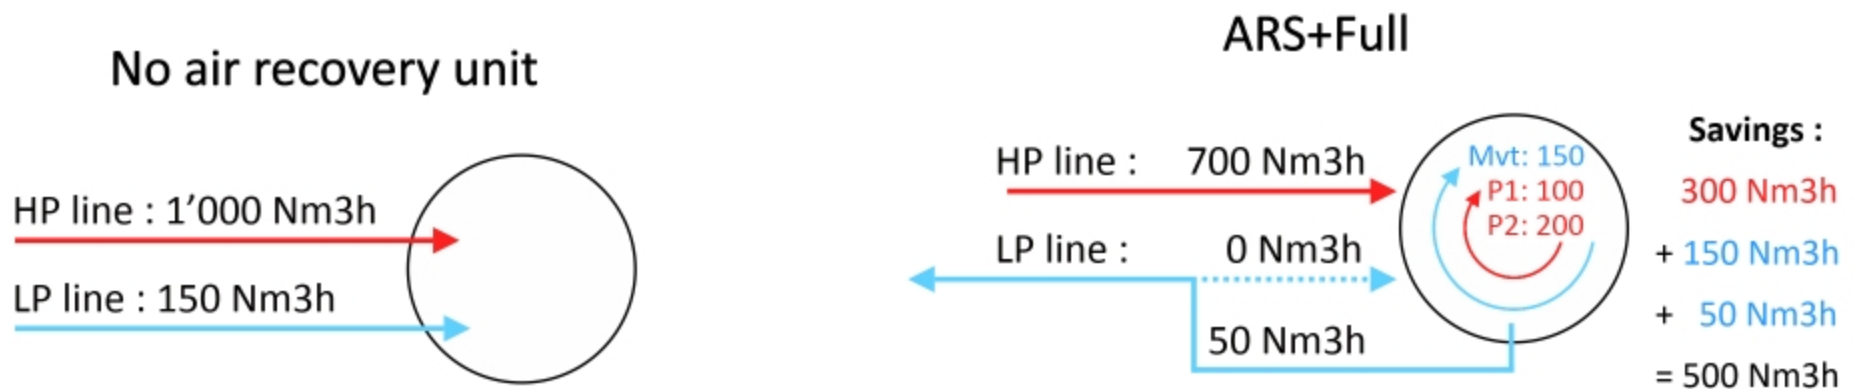

What can we do with your air ?

Air consumptions efficiencies

Machines with both HP & LP entry lines:

Sidel serie 2, Krones ...

Depending on your machines, production and air network, switching OFF an HP compressor with ARS+ or a LP compressor with ARS can be considered, with significant savings on the compressor's maintenance