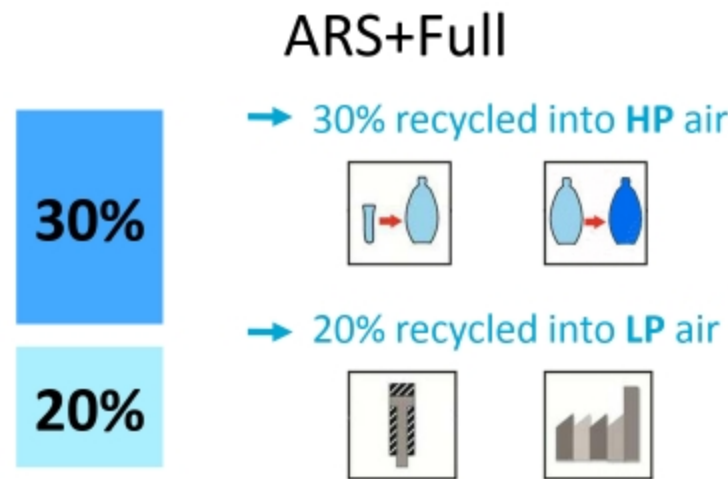

What can we do with your air ?

Air consumptions efficiencies

Machines with both HP & LP entry lines:

Sidel serie 2, Krones ...

Depending on your machines, production and air network, switching OFF an HP compressor with ARS+ or a LP compressor with ARS can be considered, with significant savings on the compressor's maintenance